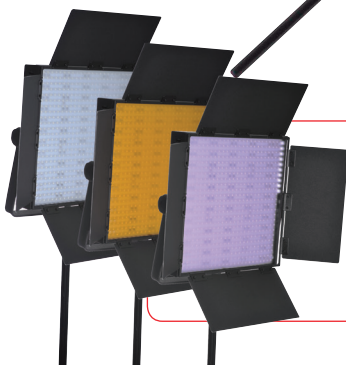

(Tripods not included)

- Art.No. RPL 600B 20390 / 4005039203909
- Art.No. RPL 900B 20391 / 4005039203916
- Art.No. RPL 1200B 20392 / 4005039203923

(Light Stands are not included)

BRIGHTNESS
(RPL 600B)
(RPL 900B)