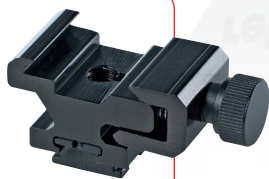

accessories:
Special Adapter foot for Sony® Camcorders
Art.-Nr. 20305

Modern Battery Video Light **reflecta RAVL200** with LED Light Source for better photos in case of bad lighting conditions. Through the powerful **3 W** LED-Light Source and the super wide Illumination of **42°** the handy **reflecta RAVL200** fits with its universal foot incl. locking screw almost each Camera/Camcorder Shoe. The included accessories (Special Sony Adapter foot and camera bracket) allow an universal use.

accessories:

Special Adapter foot for Sony® Camcorders (included)
Art.-Nr. 20305

Product Information

- Light Power: 3 W battery saving LED
- Brightness: 2 steps 40 or 80 Lux
- Burning time: approx. 4 hours with full power
- Special reflector for the lighting angle of 42°
- Convex Soft glass for homogeneous illumination
- Universal foot with integrated Locking Screw fits almost each Camera shoe
- Included Special Adapter foot for Sony Camcorders
- Included Additional Camera Bracket
- Simple Battery Replacement
- Light Weight and small dimensions