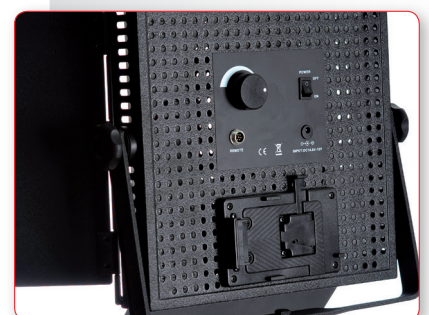

Technical Details

- LED Panel Size approx.:
  28x28 / 36x31 / 41x31 cm
- Transport Box: 43x40x12 cm /
  48x46x15 cm / 53x46x15 cm
- Weight RPL: 2.100 / 2.700 / 3.050 g
- Power Consumption: via DC Power
  or via V-Mount Li-Ion Battery e.g. Sony
- Delivery Content:
  - RPL 600B: 1 Power Adapter,
    1 Filter set (transparent, orange and
    magenta), Manual
  - RPL 900B: 1 Power Adapter,
    1 Filter set (transparent, orange
    and magenta), Dimmer with cable,
    Carrying Bag, Manual
  - RPL 1200B-VCT: 1 Power Adapter,
    1 Filter set (transparent and magenta),
    Carrying Bag, Manual