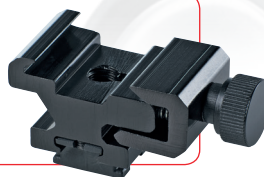

accessories:
Special Adapter foot for Sony® Camcorders
Art.-Nr. 20305