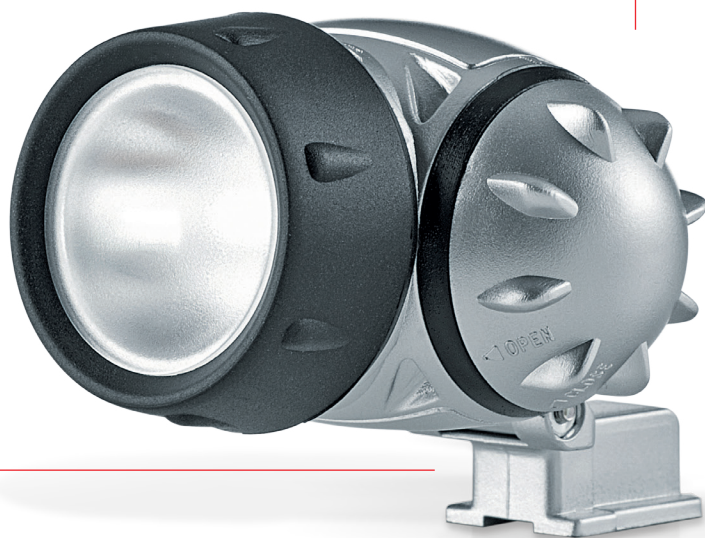

LIGHT TECHNOLOGY
PHOTO / VIDEO / STUDIO

reflecta[®]

RAVL 100

■ LED VIDEO LIGHT

Product Information

- Light Power: 1W battery saving LED
- Brightness: 2 steps 20 or 40 Lux
- Burning time: approx. 16 hours with full power
- Special reflector for the lighting angle of 42°
- Convex Softglass for homogeneous illumination
- Inclinable Universal shoe with integrated Security Spring fits almost each Camera shoe
- Special Adapter foot (optional, Art.No.20305) for Sony Camcorders which have the accessory shoe integrated
- Simple Battery Replacement with special plug-in module
- Light Weight and small dimensions

Technical Details

- Dimensions: approx. 75 x 65 x 45 mm
- Weight: approx. 98 g incl. 3 x AAA Batteries
- Power Supply: 4,5V with 3 x AAA Alkali Mangan Batteries
- Extend of delivery: RAVL100 Battery Video Light without Batteries

Art.No. 20304
EAN-Code: 4005039203046

Specifications are subject to change without notice

Modern Battery Video Light **reflecta RAVL100** with LED Light Source for better photos in case of bad lighting conditions. Through the powerful **1 W** LED-Light Source and the super wide Illumination of 42°, the handy reflecta **RAVL100** fits with its bouncing universal shoe with security spring almost each Camera Shoe.

accessories:

Special Adapter foot for Sony® Camcorders (included)
Art.-Nr. 20305

Product Information

- Light Power: 3 W battery saving LED
- Brightness: 2 steps 40 or 80 Lux
- Burning time: approx. 4 hours with full power
- Special reflector for the lighting angle of 42°
- Convex Soft glass for homogeneous illumination
- Universal foot with integrated Locking Screw fits almost each Camera shoe
- Included Special Adapter foot for Sony Camcorders
- Included Additional Camera Bracket
- Simple Battery Replacement
- Light Weight and small dimensions