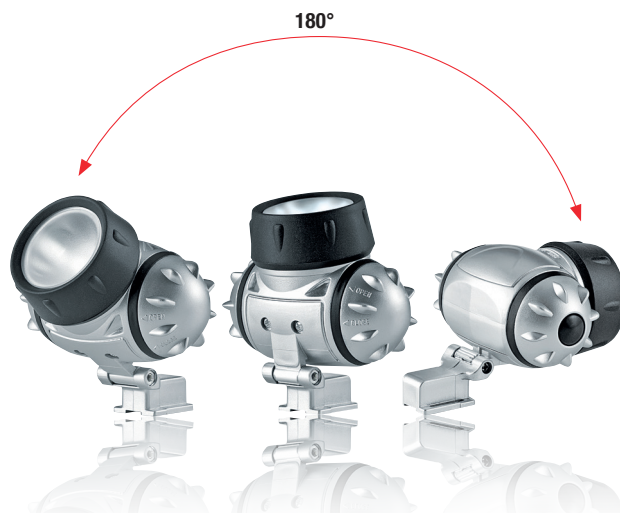

accessories:
Special Adapter foot for Sony® Camcorders
Art.-Nr. 20305