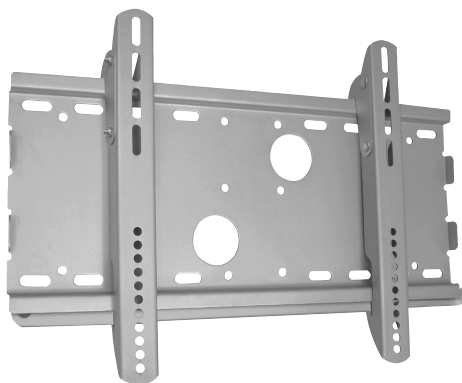

Plano Flat 37-05

23081