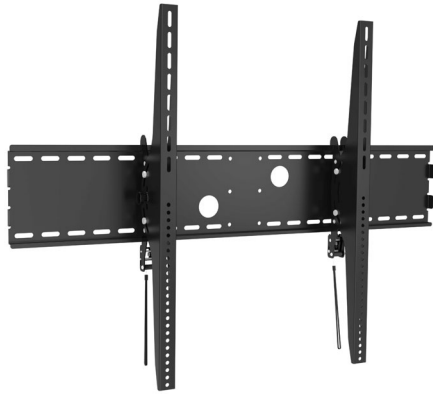

VESA ist ein eingetragenes Warenzeichen ®

Description Vesa:

The VESA standard is a standard used for the mounting of LCD/ Plasma devices, which has prevailed internationally. For a simple explanation to what the standard is, you must take a look at the back of the LCD, TFT and Plasma Screens. It is easy for you to find out the VESA standard of your device yourself. Take the distance between the horizontal and vertical threaded holes. The measurement must be taken from the middle of the holes in Millimetres. For example the distance between the horizontal threaded holes measures 150mm, the vertical distance measures 100mm, so you have the VESA standard of 150 x 100. Use the VESA standard as a simple method to find the right holder for your device.

Plano Flat 70-6040T

23094

- Stabiles und robuste Design / Stable and solid design
- max. VESA: 600 x 400
- Wasserwaage / water level

Plano Flat 71-15

23085

- Stabiles und robustes Design mit einer hohen maximalen Lastaufnahme / Stable and solid design with high max. loading weight
- Max. VESA 800x400 / Max. VESA 800x400

Plano Flat 100-9060

23091

- Stabiles und robustes Design mit einer hohen maximalen Lastaufnahme / Stable and solid design with high max loading weight
- Für besonders große TVs bis zu einer Bilddiagonale von 100" / For big TV screens up to 100" diagonal
- Max Vesa 900x600

Plano Flat 100-10080T

23092

- Stabiles und robustes Design mit einer hohen maximalen Lastaufnahme/
Stable and solid design with high max loading weight
- Für besonders große TVs bis zu einer Bilddiagonale von 100"/
For big TV screens up to 100" diagonal
- Max Vesa 1000x800