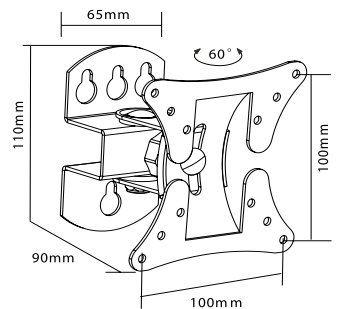

VESA ist ein eingetragenes Warenzeichen ®

Description Vesa:

The VESA standard is a standard used for the mounting of LCD/ Plasma devices, which has prevailed internationally. For a simple explanation to what the standard is, you must take a look at the back of the LCD, TFT and Plasma Screens. It is easy for you to find out the VESA standard of your device yourself. Take the distance between the horizontal and vertical threaded holes. The measurement must be taken from the middle of the holes in Millimetres. For example the distance between the horizontal threaded holes measures 150mm, the vertical distance measures 100mm, so you have the VESA standard of 150 x 100. Use the VESA standard as a simple method to find the right holder for your device.

FLEXP 40-300 / 40-300 B

23109 23112

- Einfache Installation / Easy installation
- Kostengünstige Alternative / Cost-effective alternative
- Voll bewegliche Wandhalterung / Full motion wall mount

FLEXP 27-1010T

23114

- Einfache Installation / Easy installation
- Neigbar für maximale Betrachtungsflexibilität / Tilttable for maximum viewing flexibility

FLEXP 42-2020T2P

23115

- Voll bewegliche Universale Halterung für TVs und Bildschirme / Full motion universal wall mount for TVs and displays
- Kabelmanagement / Cable management