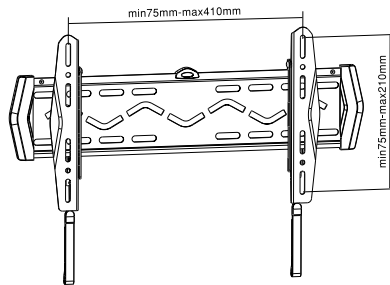

- Geringer Abstand zur Wand / Short distance to wall
- Integrierte Wasserwaage für einfache Installation / Integrated water level for easy installation