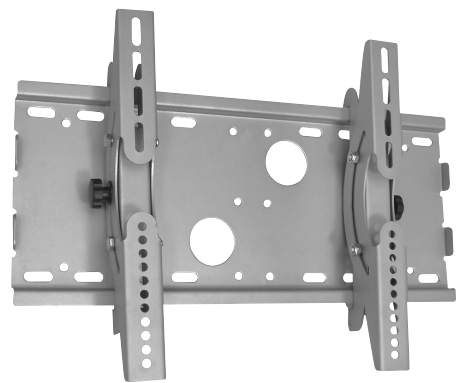

Plano Flat 37-15

23082