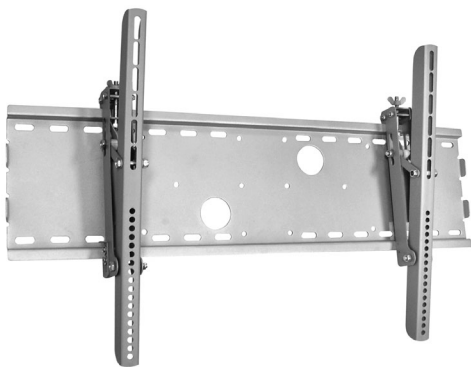

VESA ist ein eingetragenes Warenzeichen ®

Description Vesa:

The VESA standard is a standard used for the mounting of LCD/ Plasma devices, which has prevailed internationally. For a simple explanation to what the standard is, you must take a look at the back of the LCD, TFT and Plasma Screens. It is easy for you to find out the VESA standard of your device yourself. Take the distance between the horizontal and vertical threaded holes. The measurement must be taken from the middle of the holes in Millimetres. For example the distance between the horizontal threaded holes measures 150mm, the vertical distance measures 100mm, so you have the VESA standard of 150 x 100. Use the VESA standard as a simple method to find the right holder for your device.

min Ø150mm- max Ø313mm

Vesta 65 / Vesta 120RA Wandhalterung für Projektoren / Wall mount for projectors

23170 23171

- Konzipiert für Projektoren mit geringer Entfernung vom Projektor zur Projektionsfläche / Designed for short throw projectors
- Solide Stahlkonstruktion für sicheren Halt / Solid steel construction for secured hold

Plano Flat 70-6040T

23094

- Stabiles und robuste Design / Stable and solid design
- max. VESA: 600 x 400
- Wasserwaage / water level

Plano Flat 71-15

23085

- Stabiles und robustes Design mit einer hohen maximalen Lastaufnahme / Stable and solid design with high max. loading weight
- Max. VESA 800x400 / Max. VESA 800x400

Plano Flat 100-9060

23091

- Stabiles und robustes Design mit einer hohen maximalen Lastaufnahme / Stable and solid design with high max loading weight
- Für besonders große TVs bis zu einer Bilddiagonale von 100" / For big TV screens up to 100" diagonal
- Max Vesa 900x600