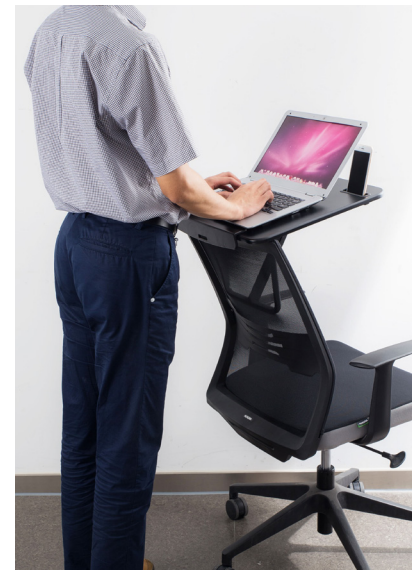

ERGO Sit-Stand Workstation DS950 black

23290

- Gasfeder - Mechanismus / Gas spring mechanism

ERGO Stand Workstation C450 black

23291

ERGO Laptop Riser 207 - 267 mm

23292

Mac Life Note: 1,0 Laptop Riser 08/2018	Mac Life Empfehlung Laptop Riser 08/2018
---	--