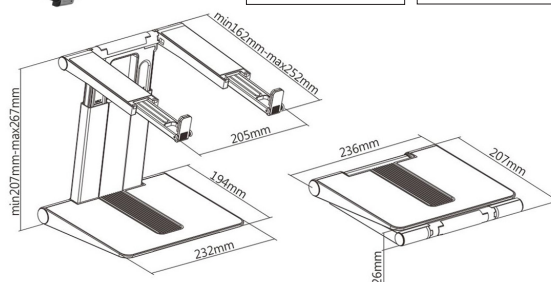

ERGO Sit-Stand Workstation DS950 black

23290

- Gasfeder - Mechanismus / Gas spring mechanism

ERGO Stand Workstation C450 black

23291

ERGO Laptop Riser 207 - 267 mm

23292

Mac Life Note: 1,0 Laptop Riser 08/2018	Mac Life Empfehlung Laptop Riser 08/2018
---	--