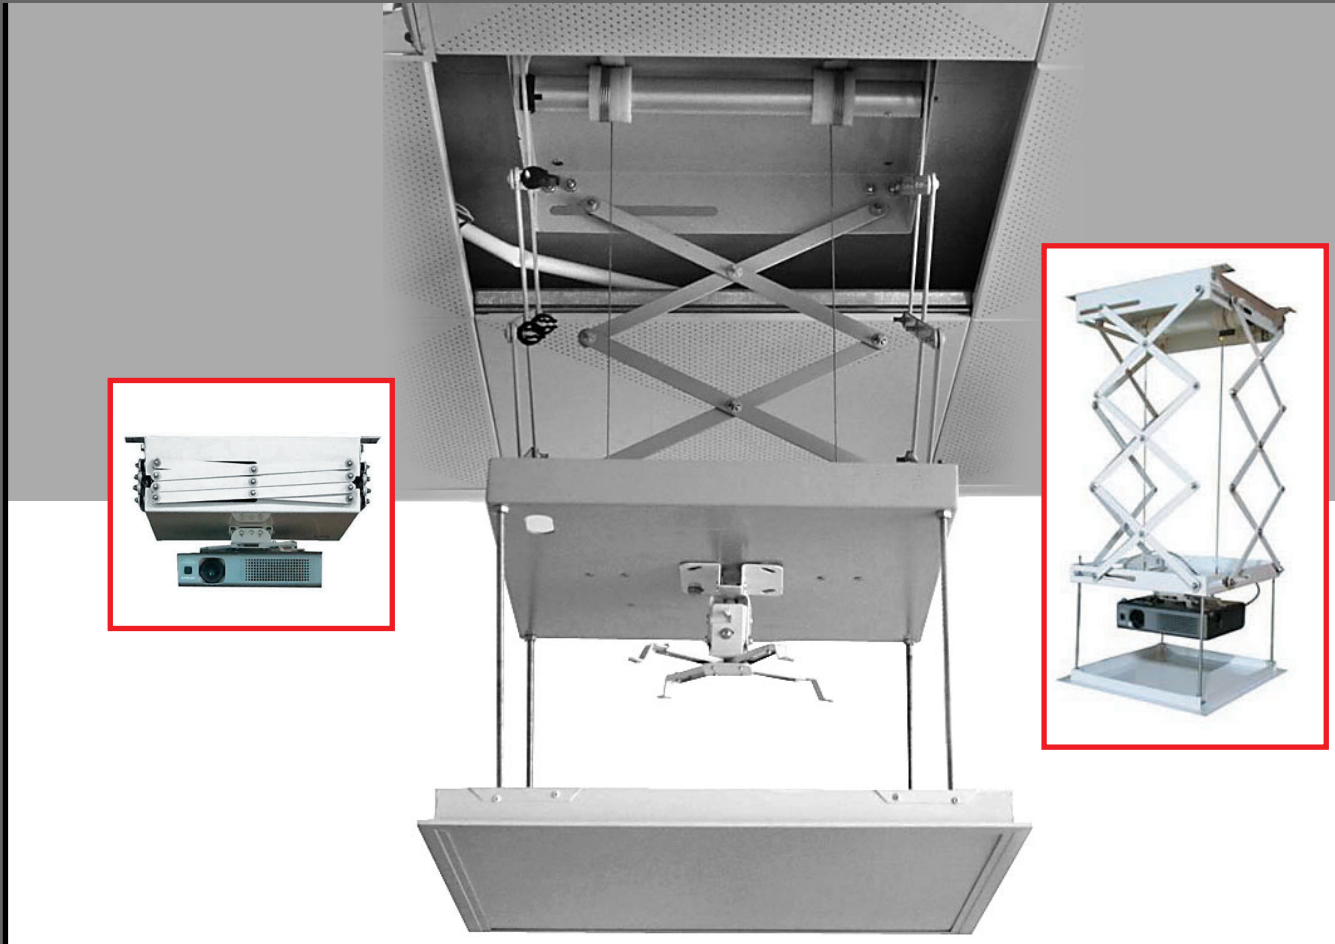

VESA ist ein eingetragenes Warenzeichen ®

Description Vesa:

The VESA standard is a standard used for the mounting of LCD/ Plasma devices, which has prevailed internationally. For a simple explanation to what the standard is, you must take a look at the back of the LCD, TFT and Plasma Screens. It is easy for you to find out the VESA standard of your device yourself. Take the distance between the horizontal and vertical threaded holes. The measurement must be taken from the middle of the holes in Millimetres. For example the distance between the horizontal threaded holes measures 150mm, the vertical distance measures 100mm, so you have the VESA standard of 150 x 100. Use the VESA standard as a simple method to find the right holder for your device.

23066

- Perfekt für Dachsträgen / Perfect for inclined ceilings
- Höhenverstellbar / Height adjustable

Supvex

23067

- Einfache Montage / Easy Installation
- Feste Höhe von 22 cm / Fixed height of 22 cm
- Sehr flexibel / Very flexible

Caelos 100/200/300/300X

23044 23045 23046 23047

- RF-Fernbedienung inklusive / RF remote inclusive
- Max. Lastaufnahme / Max. loading weight: 18 kg
- Produktgröße / Unit size: 450 x 450 x 250 mm
- Abdeckplatte / Ceiling cover: 450 x 450 mm
- Max. Projektorgröße / Max. projector size: 390 x 390 mm
- Farbe: weiß / Colour: white
- Endlagenschalter justierbar / Adjustable end switches