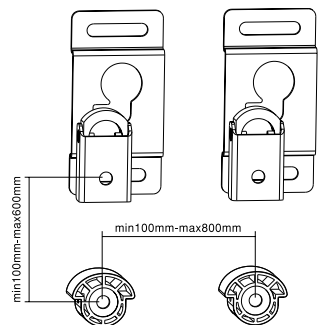

18-70"
58-178 cm

max.
50 kg

VESA
800x800 800x600
600x800 800x400
400x800 400x400
200x200 200x100
100x100

25
mm