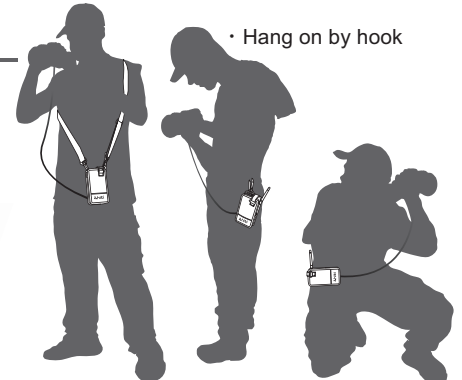

• Carry by strap

• Fasten by belt

Service & Support Centers

Taiwan (Headquarters)

HiTi Digital, Inc.
9F, No. 225, Sec. 3, Beixin Rd., Xindian City, Taipei County 231, Taiwan
Tel: +886-2-2912-6268
Fax: +886-2-2912-6118
www.hiti.com

China

HiTi Digital Suzhou, Inc.
No.58, XinQing Road, Suzhou Industrial Park, JiangSu, China
Tel: +86-512-8717-1688
Fax: +86-512-6760-1186
www.hiti.com/cn

Europe · Russia

HiTi Digital Europe B.V.
ESP 206, 5633 AC, Eindhoven, The Netherlands
Tel: +31-40-2565166
Fax: +31-40-2903176 & +31-40-2903287
www.hiti.com

North America

HiTi Digital America, Inc.
727 Brea Canyon Rd. Suite#2 Walnut, CA 91789, USA
Tel: +1-909-594-0099
Fax: +1-909-598-0011
www.hiti.com/us

Latin America

HiTi Digital, Inc. (Mexico)
Agustin Gonzalez de Cossio No. 1-202 Col. Del Valle, C.P. 03100, Mexico, D. F. Mexico
TEL: +52-55-50253671, +52-55-50253672
FAX: +52-55-11076206
www.hiti.com/latinamerica

Middle East · Africa

HiTi Digital, Inc. MEA
Office No. 1608, Indigo Icon Tower, JLT, Dubai - U.A.E.
Tel: +971-4-3674547
Fax: +971-4-3674221
www.hiti.com

India

HiTi Digital, Inc. (New Delhi Liaison Office)
401/402, 4th floor, 96, Siddharth Building Nehru Place, New Delhi 110019
Tel: +91-11-4180-8191
Fax: +91-11-4180-8193
www.hiti.com

HiTi Digital, Inc.

▲ © 2010 HiTi Digital, Inc. All Rights Reserved.
▲ PictBridge is a trademark. All other trade names and trademarks are property of their respective owners.
▲ Specifications are subject to change without prior notice.