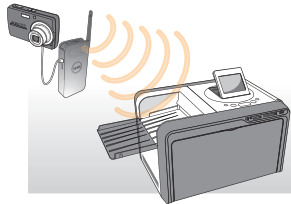

HiTi Wireless Foto Transmitter

WFT510

The ONLY Wireless Foto Transmitter is designed to work with PictBridge compatible digital cameras*

- Allow users to transmit images from a PictBridge compatible digital camera to HiTi P510Si photo printer or PC/laptop wirelessly
- DIMA 2009 Innovative Digital Product Award winner
- Easy operation · Affordable wireless transmitter
- Enable photographers to do instant printing without equipping wire to a photo printer or removing memory card

*Actual compatibility may vary by cameras

Features

High Compatibility and Innovative Design

WFT510 is the ONLY wireless foto transmitter designed to work with PictBridge compatible digital cameras*, including high-end DSLR and consumer-type cameras.

* Actual compatibility may vary by cameras.

Wireless Transmission

Allow users to transmit images from a PictBridge compatible digital camera to a photo printer with wireless function.

Affordable Wireless Foto Transmitter

WFT510 comes at an affordable price, allowing consumers to enjoy wireless transmission function just like the high-end DSLR cameras users.

Easy Operation*

With switch button design, WFT510 is able to activate PictBridge mode of digital camera easily. After shooting a photo, user will only need to click the switch button, select photos, and then transmit photos to printer or PC wirelessly.